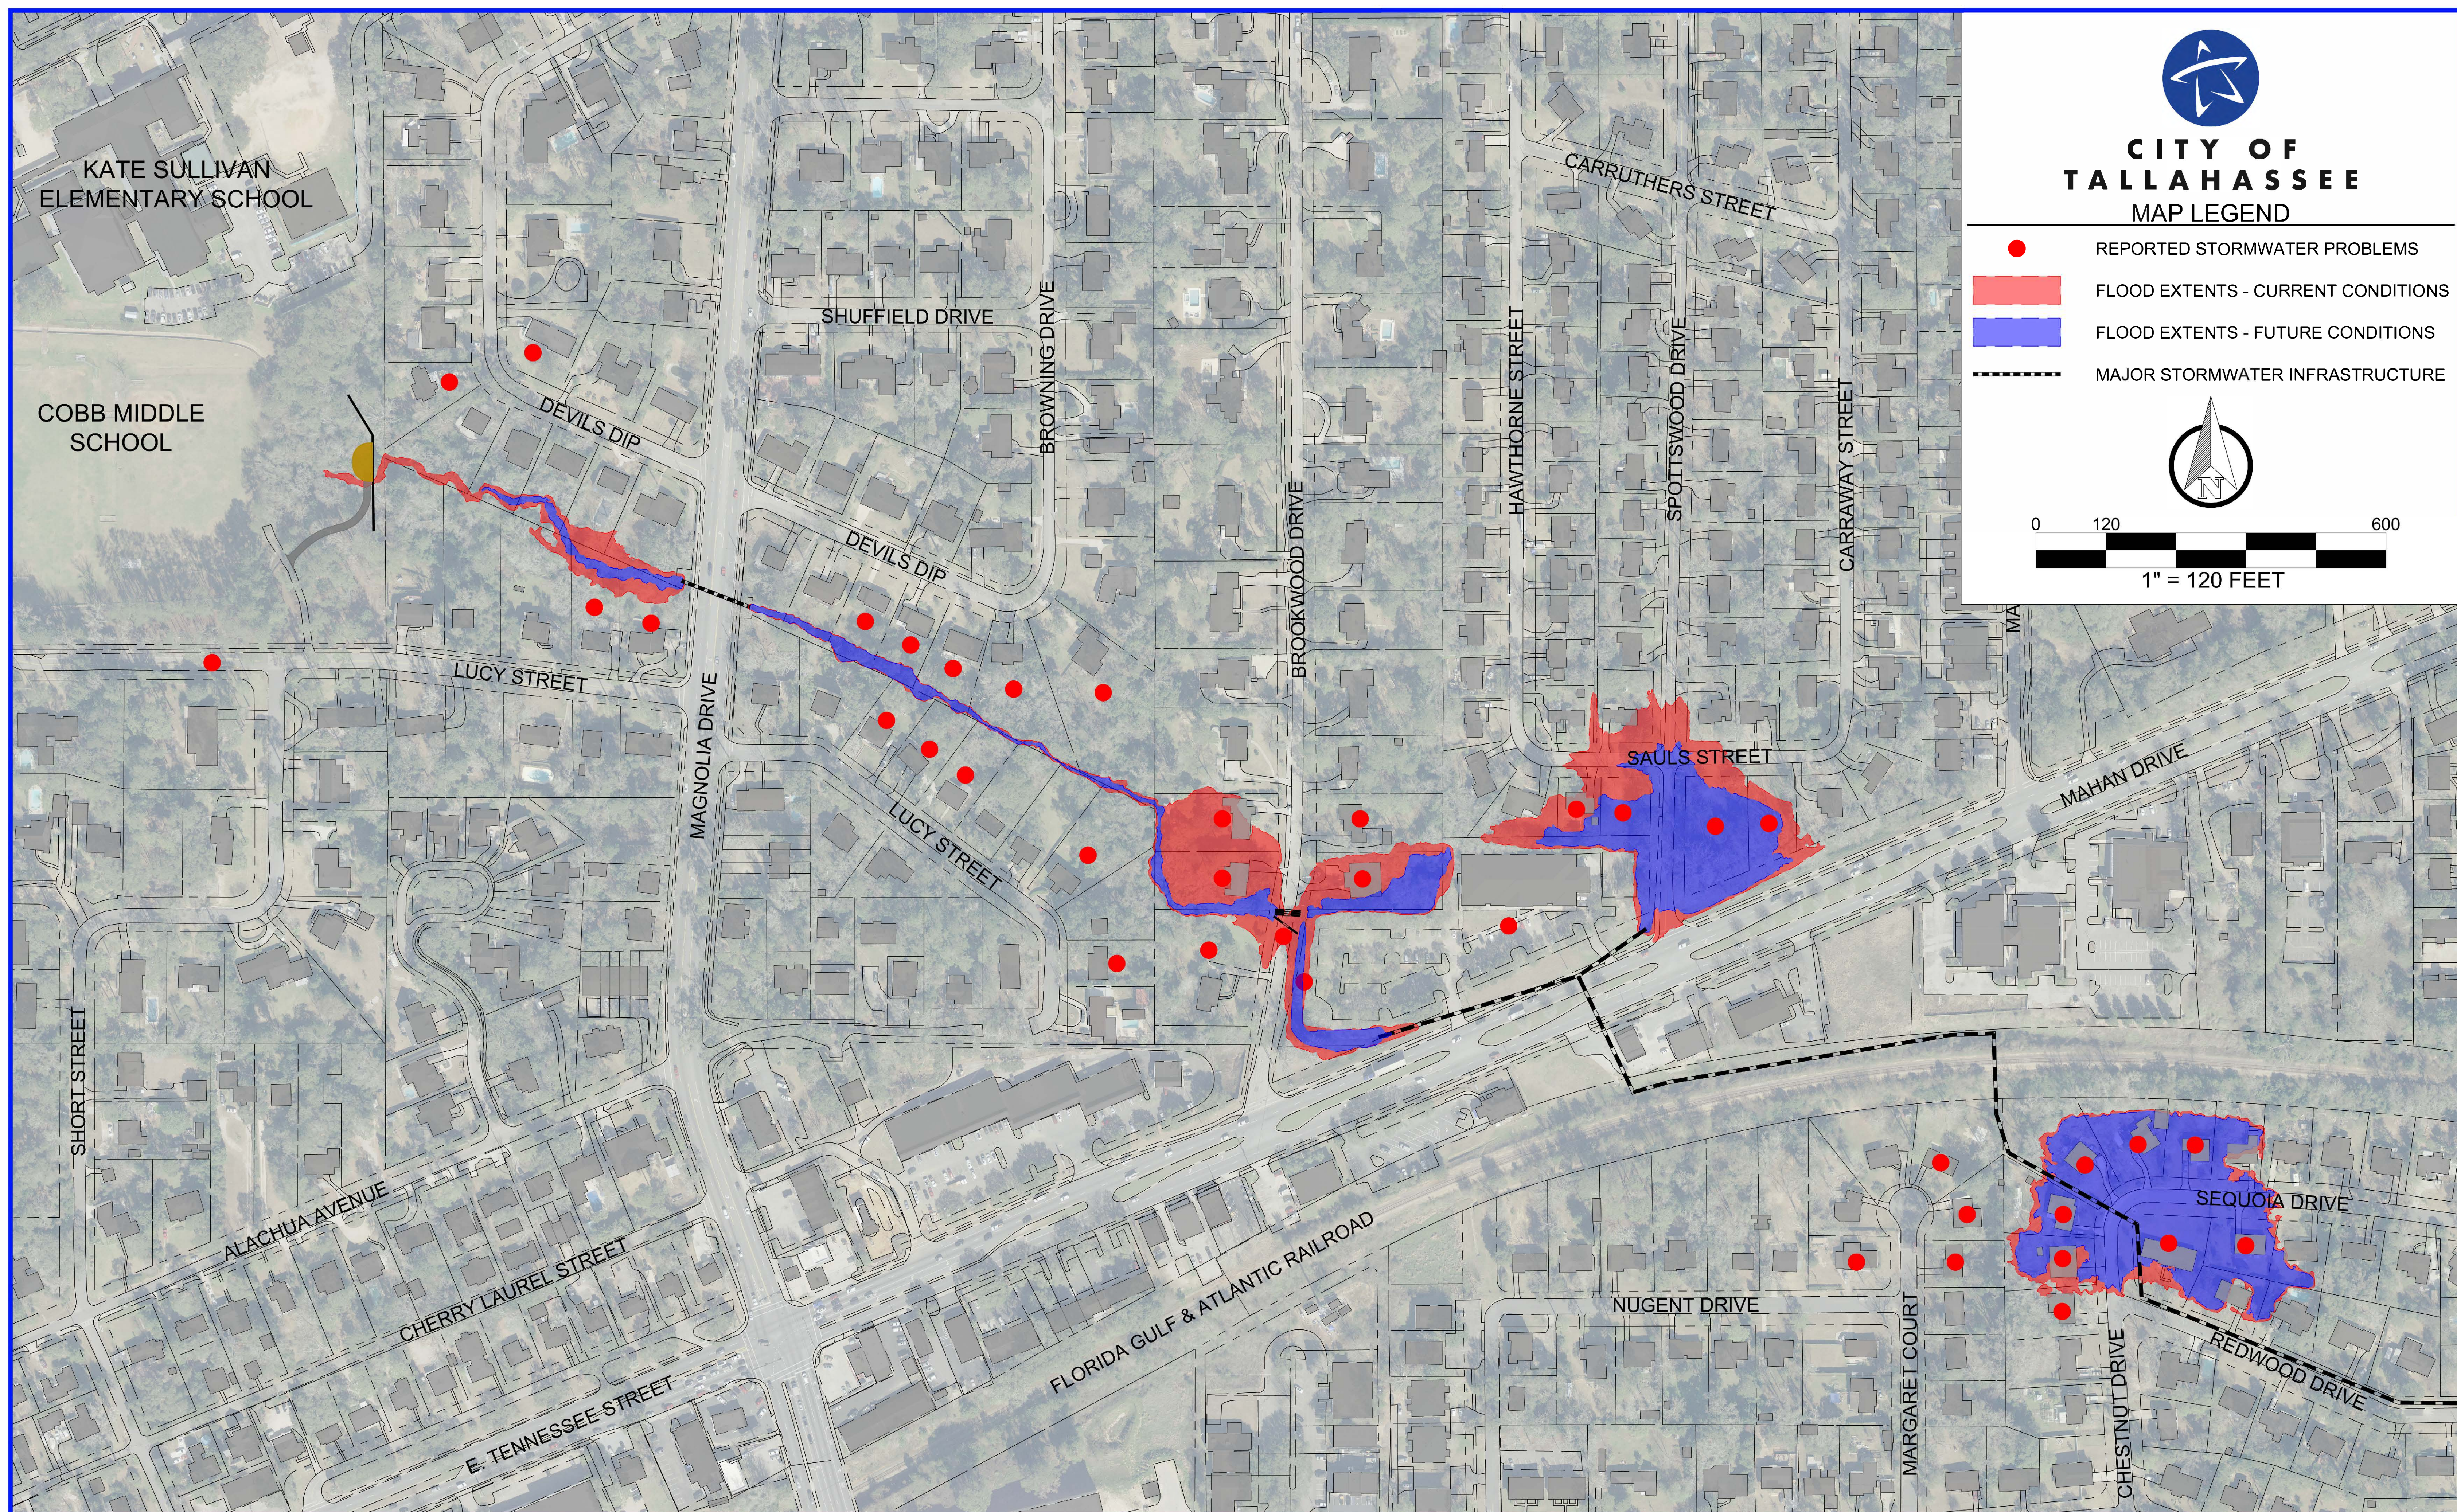

CITY OF TALLAHASSEE MAP LEGEND

-  REPORTED STORMWATER PROBLEMS
-  FLOOD EXTENTS - CURRENT CONDITIONS
-  FLOOD EXTENTS - FUTURE CONDITIONS
-  MAJOR STORMWATER INFRASTRUCTURE

HILLCREST & LUCY STREETS STORMWATER IMPROVEMENTS

REPORTED PROBLEMS & FLOOD EXTENTS