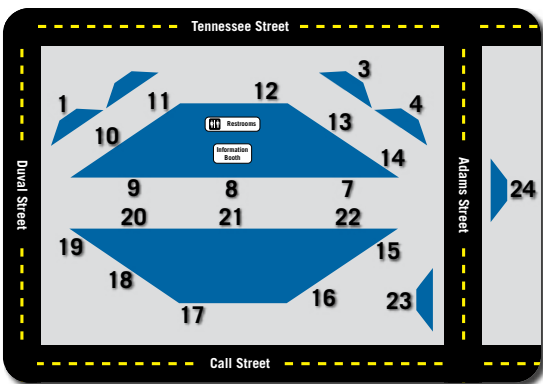

Weekdays

C.K. Steele Plaza GATES Map

Revised: August 27, 2024

- A Azalea**
Going East: GATE 20
Going West: GATE 15
Bus comes every: 60 min east side, 30 min west side
- B Big Bend**
Going North: GATE 16
Bus comes every: 30 min (60 min off-peak north side)
Going South: GATE 22
Bus comes every: 30 min
- D Dogwood**
Going South: GATE 14
Bus comes every: 60 min
- E Evergreen**
Going East: GATE 12
Going West: GATE 17
Bus comes every: 60 min
- F Forest**
Going North: GATE 21
Bus comes every: 60 min
- G Gulf**
Going North: GATE 8
Going South: GATE 18
Bus comes every: 60 min
- H Hartsfield**
Going West: GATE 8
Bus comes every: 60 min
- K Killearn**
Going North: GATE 19
Bus comes every: 60 min
- L Live Oak**
Bus comes every: 45 min
- M Moss**
Going North: GATE 13
Going South: GATE 11
Bus comes every: 30 min (60 min off-peak)
- R Red Hills**
Going North: GATE 9
Bus comes every: 60 min
- S San Luis**
Going West: GATE 10
Bus comes every: 60 min
- T Tall Timbers**
Going West: GATE 7
Bus comes every: 30 min (60 min off-peak)
- W SouthWood**
Going South: GATE 24
Bus comes every: 40 min

gxc Gadsden Express
Going West to Gadsden County: GATE 23

HXX Havana Express
Going North to Havana: GATE 23

JEFFERSON EXPRESS Jefferson Express
Going East to Jefferson County: GATE 24

Check individual route guides for exact bus arrival times.