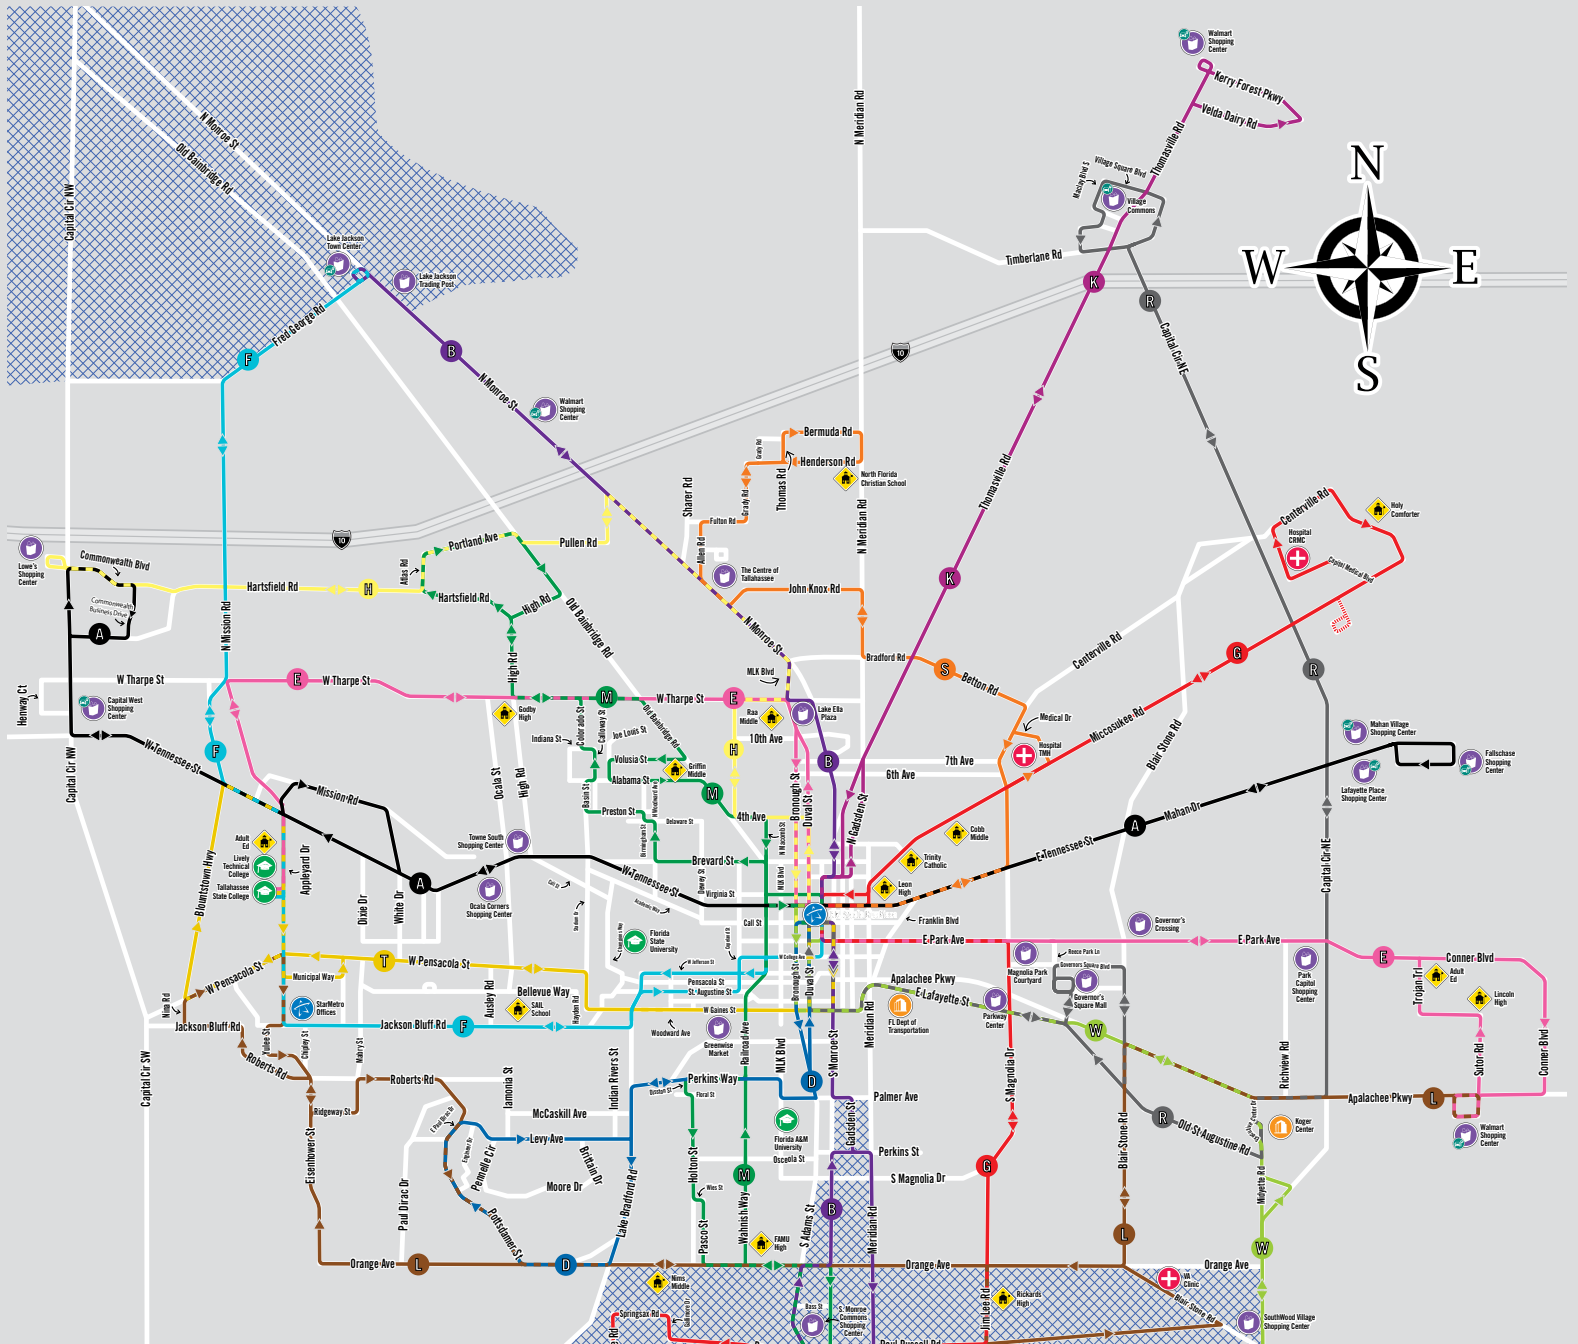

Weekdays

C.K. Steele Plaza GATES Map

Revised: August 27, 2024

- A Azalea**
Going East: GATE 20
Going West: GATE 15
Bus comes every: 60 min east side, 30 min west side
- B Big Bend**
Going North: GATE 16
Bus comes every: 30 min (60 min off-peak north side)
Going South: GATE 22
Bus comes every: 30 min
- D Dogwood**
Going South: GATE 14
Bus comes every: 60 min
- E Evergreen**
Going East: GATE 12
Going West: GATE 17
Bus comes every: 60 min
- F Forest**
Going North: GATE 21
Bus comes every: 60 min
- G Gulf**
Going North: GATE 8
Going South: GATE 18
Bus comes every: 60 min
- H Hartsfield**
Going West: GATE 8
Bus comes every: 60 min
- K Killearn**
Going North: GATE 19
Bus comes every: 60 min
- L Live Oak**
Bus comes every: 45 min
- M Moss**
Going North: GATE 13
Going South: GATE 11
Bus comes every: 30 min (60 min off-peak)
- R Red Hills**
Going North: GATE 9
Bus comes every: 60 min
- S San Luis**
Going West: GATE 10
Bus comes every: 60 min
- T Tall Timbers**
Going West: GATE 7
Bus comes every: 30 min (60 min off-peak)
- W SouthWood**
Going South: GATE 24
Bus comes every: 40 min

gxc Gadsden Express
Going West to Gadsden County: GATE 23

HXX Havana Express
Going North to Havana: GATE 23

JEFFERSON EXPRESS Jefferson Express
Going East to Jefferson County: GATE 24

Check individual route guides for exact bus arrival times.