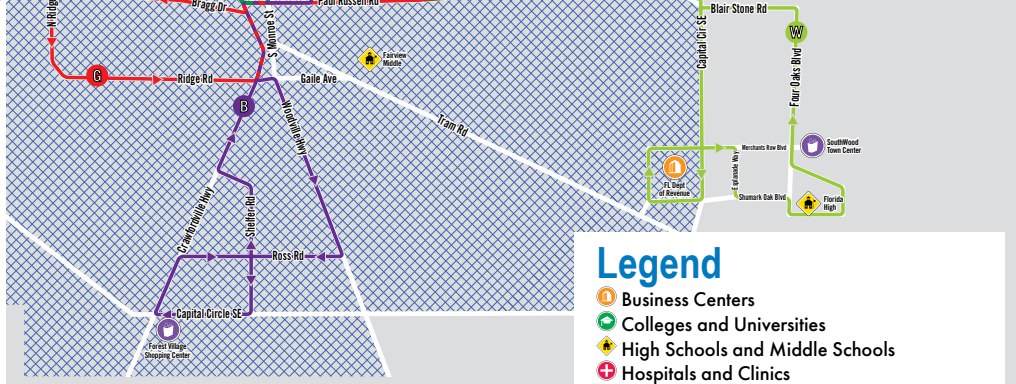

Weekdays

C.K. Steele Plaza GATES Map

Revised: August 27, 2024

- A Azalea**
Going East: GATE 20
Going West: GATE 15
Bus comes every: 60 min east side, 30 min west side
- B Big Bend**
Going North: GATE 16
Bus comes every: 30 min (60 min off-peak north side)
Going South: GATE 22
Bus comes every: 30 min
- D Dogwood**
Going South: GATE 14
Bus comes every: 60 min
- E Evergreen**
Going East: GATE 12
Going West: GATE 17
Bus comes every: 60 min
- F Forest**
Going North: GATE 21
Bus comes every: 60 min
- G Gulf**
Going North: GATE 8
Going South: GATE 18
Bus comes every: 60 min
- H Hartsfield**
Going West: GATE 8
Bus comes every: 60 min
- K Killearn**
Going North: GATE 19
Bus comes every: 60 min
- L Live Oak**
Bus comes every: 45 min
- M Moss**
Going North: GATE 13
Going South: GATE 11
Bus comes every: 30 min (60 min off-peak)
- R Red Hills**
Going North: GATE 9
Bus comes every: 60 min
- S San Luis**
Going West: GATE 10
Bus comes every: 60 min
- T Tall Timbers**
Going West: GATE 7
Bus comes every: 30 min (60 min off-peak)
- W SouthWood**
Going South: GATE 24
Bus comes every: 40 min

gxc Gadsden Express
Going West to Gadsden County: GATE 23

HXX Havana Express
Going North to Havana: GATE 23

JEFFERSON EXPRESS Jefferson Express
Going East to Jefferson County: GATE 24

Check individual route guides for exact bus arrival times.