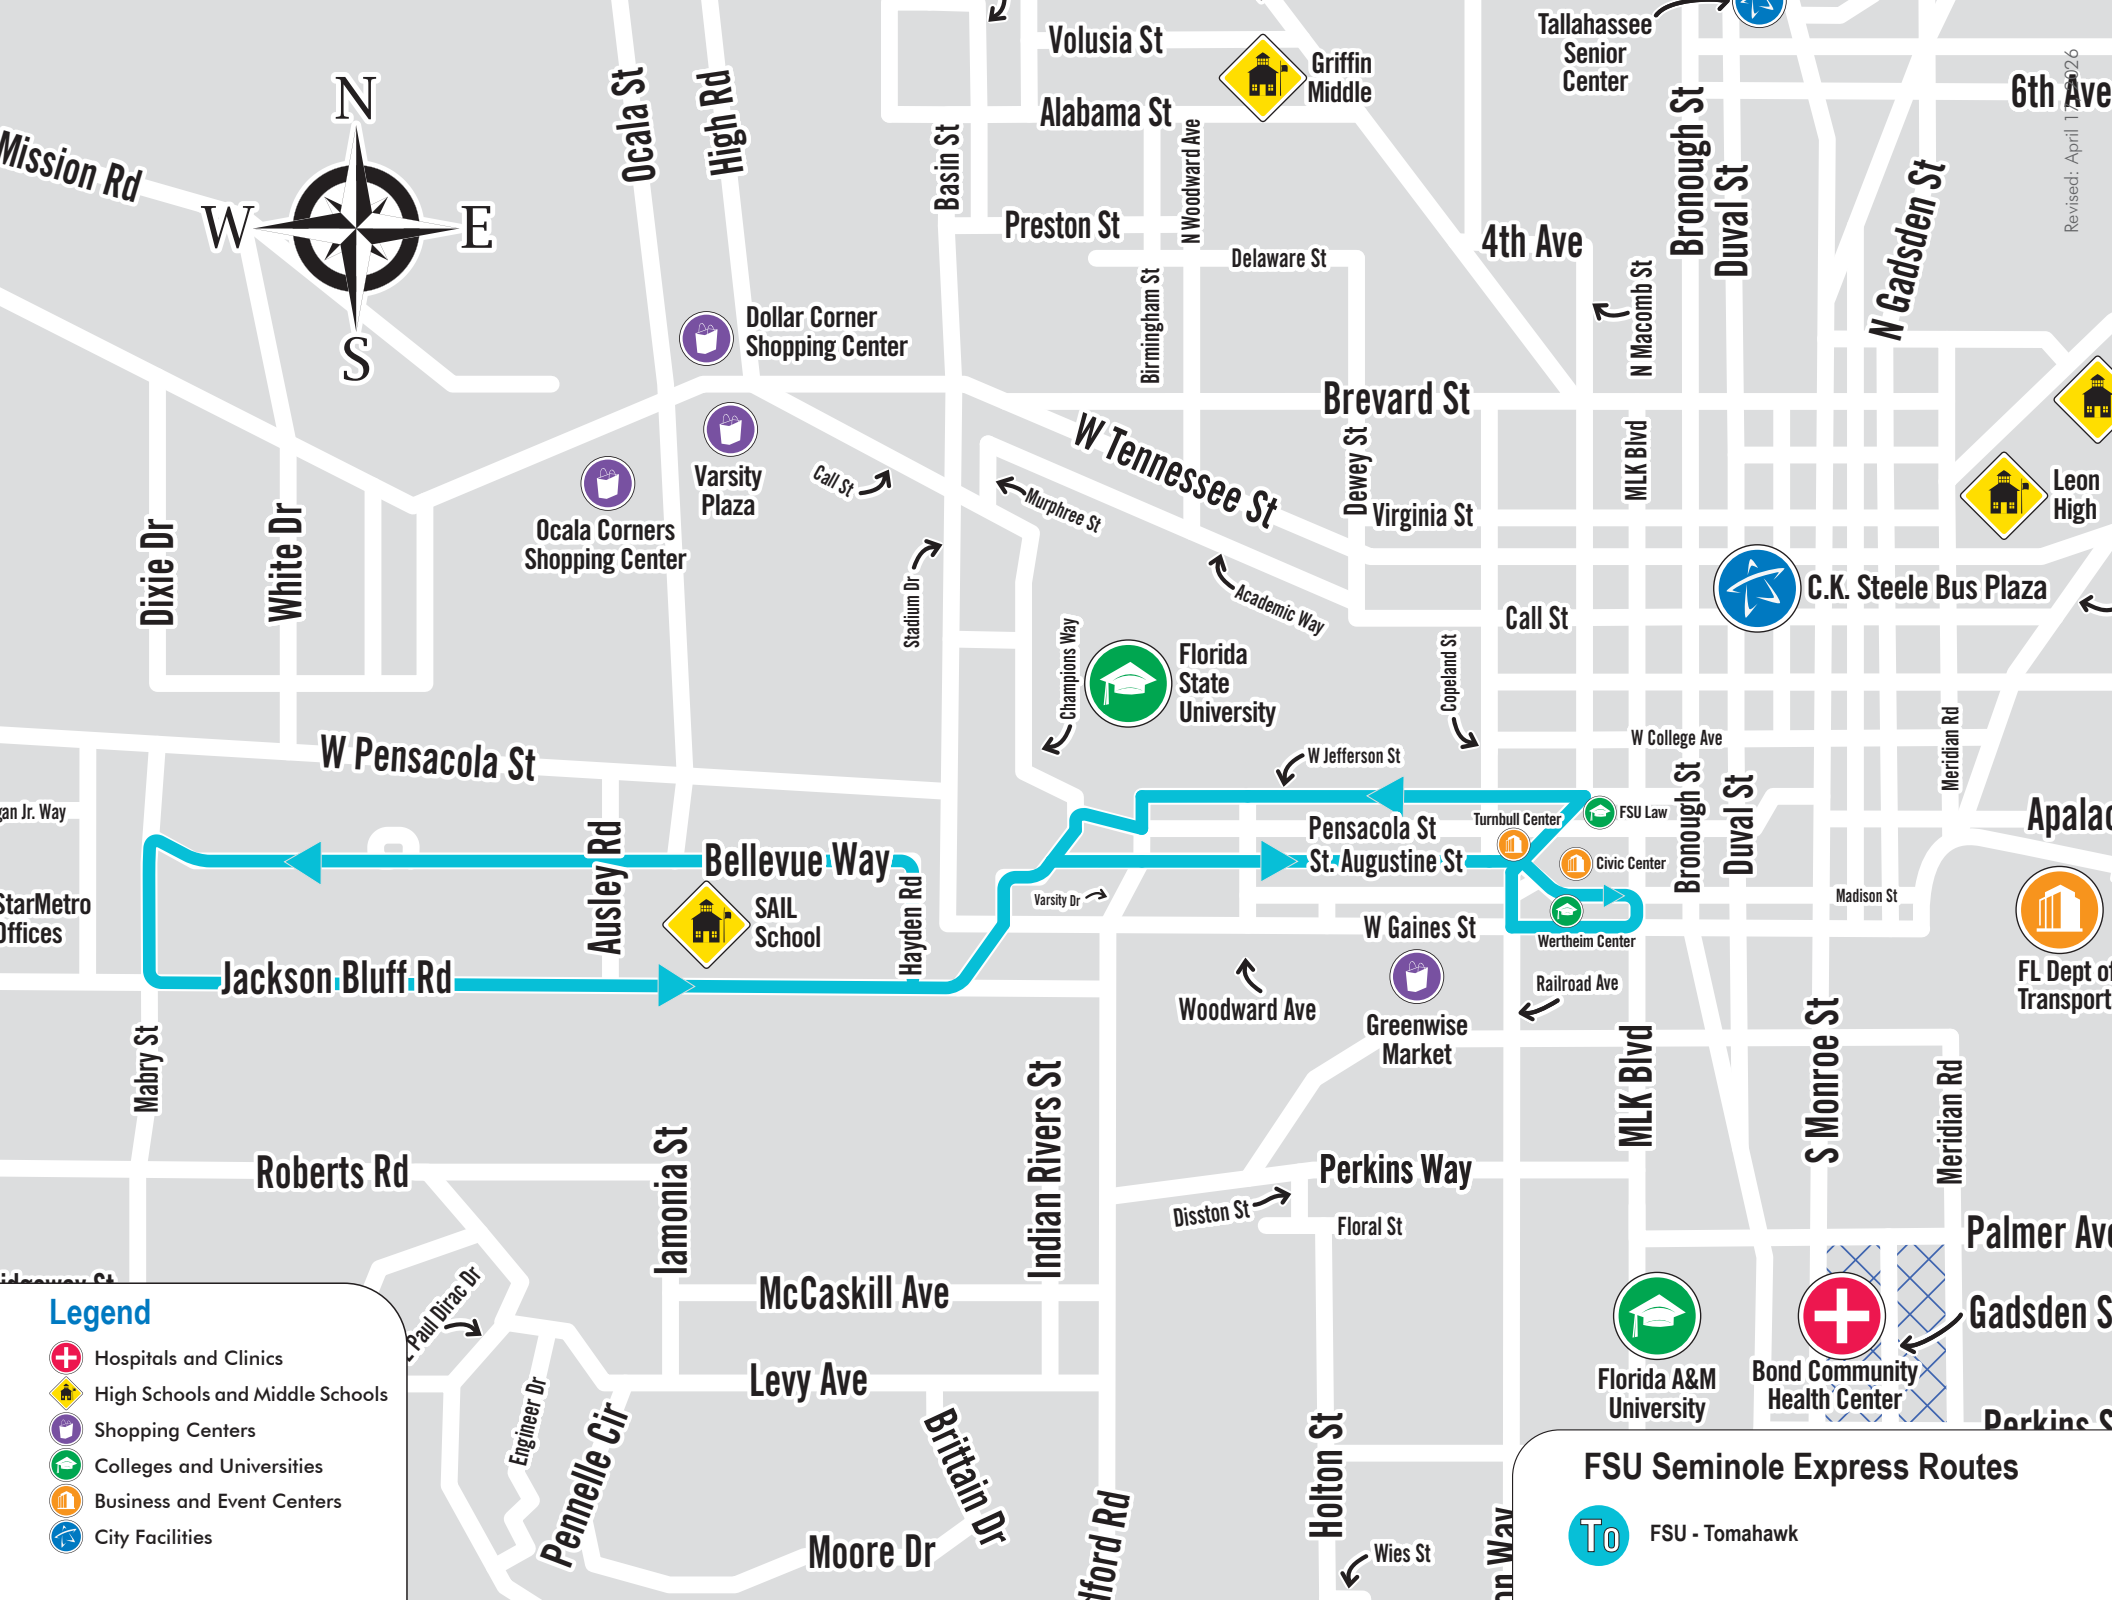

Duval St

Wertheim Center

W Gaines St

Greenwise Market

Railroad Ave

Woodward Ave

FSU Seminole Express Routes

FSU - Renegade