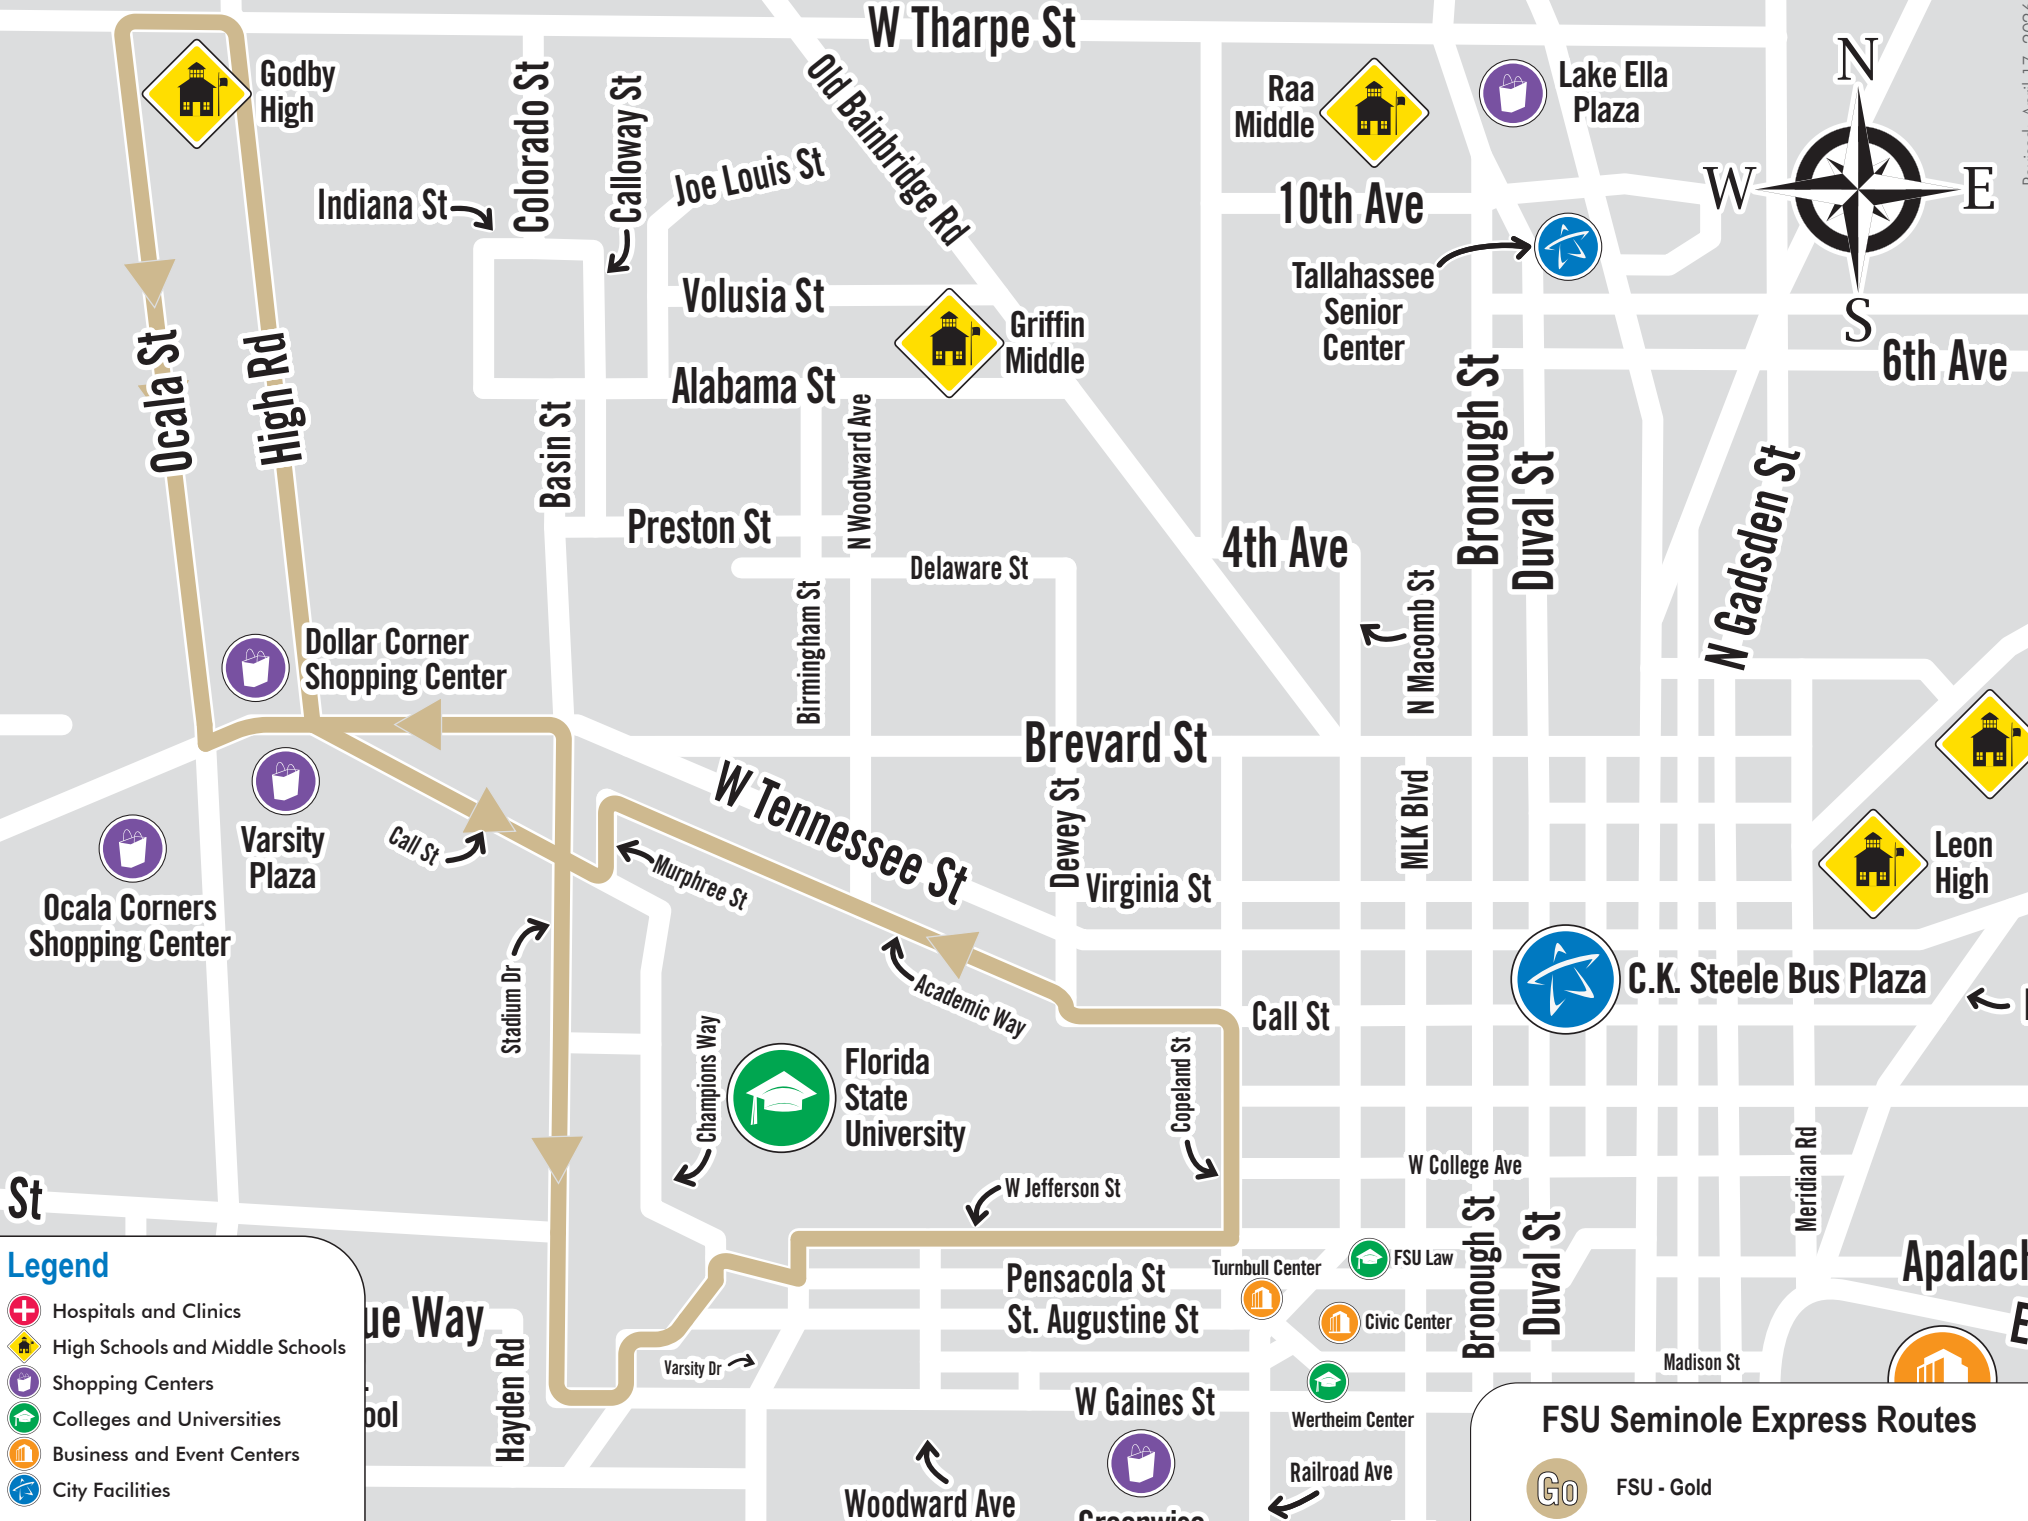

### FSU Seminole Express Routes

- FSU - Garnet
- FSU - Gold
- FSU - Heritage
- FSU - Innovation
- FSU - Osceola
- FSU - Renegade
- FSU - Tomahawk
- FSU - Night Nole

- Legend**
- Hospitals and Clinics
  - High Schools and Middle Schools
  - Shopping Centers
  - Colleges and Universities
  - Business and Event Centers
  - City Facilities

**FSU Seminole Express Routes**

FSU - Garnet

- Legend**
- Hospitals and Clinics
  - High Schools and Middle Schools
  - Shopping Centers
  - Colleges and Universities
  - Business and Event Centers
  - City Facilities

Ward

Brevard St

W Tennessee St

Dewey St

MLK Blvd

Virginia St

Call St

Stadium Dr

Duval St

Wertheim Center

W Gaines St

Greenwise Market

Railroad Ave

Woodward Ave

FSU Seminole Express Routes

FSU - Renegade